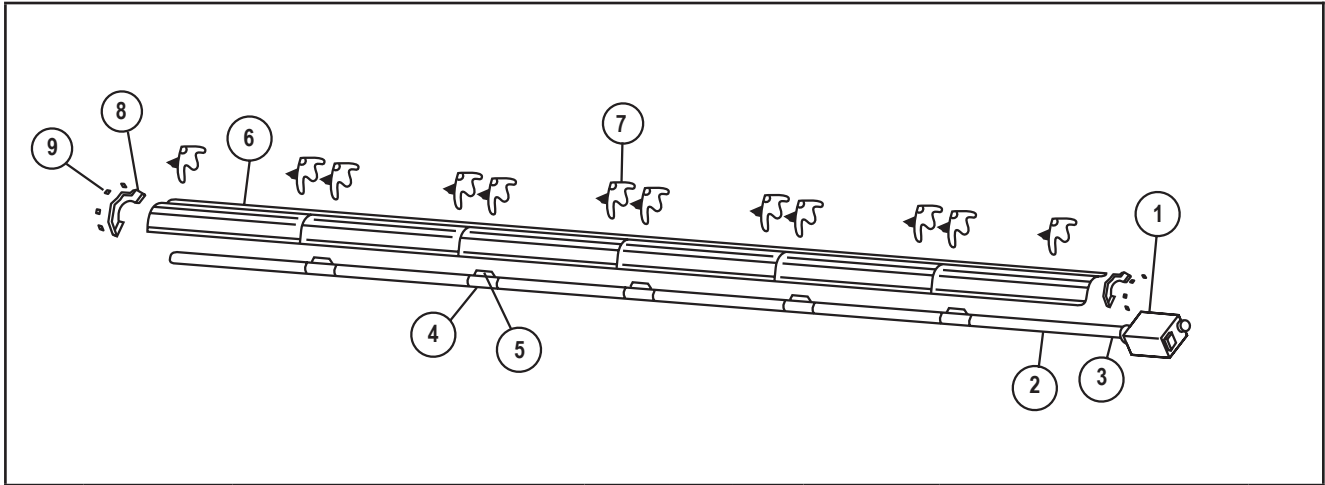

ERXL-150				ERXL-175			
Item	Stock #	Description	QTY	Item	Stock#	Description	QTY
1	F102658XL	ERXL-150 NG / BRN & Cont Box	1	1	F102660XL	ERXL-175 NG / BRN & Cont Box	1
1	F102659XL	ERXL-150 LP / BRN & Cont Box	1	1	F102661XL	ERXL-175 LP / BRN & Cont Box	1
2	F106403XL	Tube Set- 60'	1	2	F106403XL	Tube Set- 60'	1
	06413	Tube H.E. 4" O.D. X 10'	6		06413	Tube H.E. 4" O.D. X 10'	6
3	02753	Front Flange	1	3	02753	Front Flange	1
4	14612	Tube Coupling	5	4	14612	Tube Coupling	5
5	14616	Key for Tube Coupling	5	5	14616	Key for Tube Coupling	5
6	00418A	Reflector	6	6	00418A	Reflector	6
7	14585P	Hanger	12	7	14585P	Hanger	12
8	00419	Reflector End Cap	2	8	00419	Reflector End Cap	2
9	09369	Spring Clips	8	9	09369	Spring Clips	8

ACCESSORY PARTS LIST

Stock Number	Description
10371.....	Thermostat 24 volt
10392.....	Thermostat 110Volt
17370.....	Chain Kit
16401.....	24" Stainless Steel Flexible
16405.....	1/2"x24" 3/4" Stainless Steel
F106414.....	180° U-Tube Accessory Kit
F106415.....	90° Elbow Accessory Kit
19021.....	Vent Adaptor
06430.....	Vent Cap
00438.....	Side Reflector kit
01376.....	Deflector kit (5')
19031.....	Turnbuckle 5/16"-18"

INSTALLATION KITS

F111751.....Installation kit for 20' tube heater
F111752.....Installation kit for 30' tube heater
F111753.....Installation kit for 40' tube heater
F111754.....Installation kit for 50' tube heater
F111755.....Installation kit for 60' tube heater

Installation kit includes:

24-volt thermostat, vent cap, 24" stainless steel flexible gas connector, gas shutoff valve, and chain kits required to hang heater.

CONVERSION KITS

ERXL-40				
ERXL-60	11732	LP TO NG	11733	NG TO LP
ERXL-80	11734	LP TO NG	11735	NG TO LP
ERXL-100	11736	LP TO NG	11737	NG TO LP
ERXL-125	11738	LP TO NG	11739	NG TO LP
ERXL-150	11740	LP TO NG	11741	NG TO LP
ERXL175	11730	LP TO NG	11731	NG TO LP