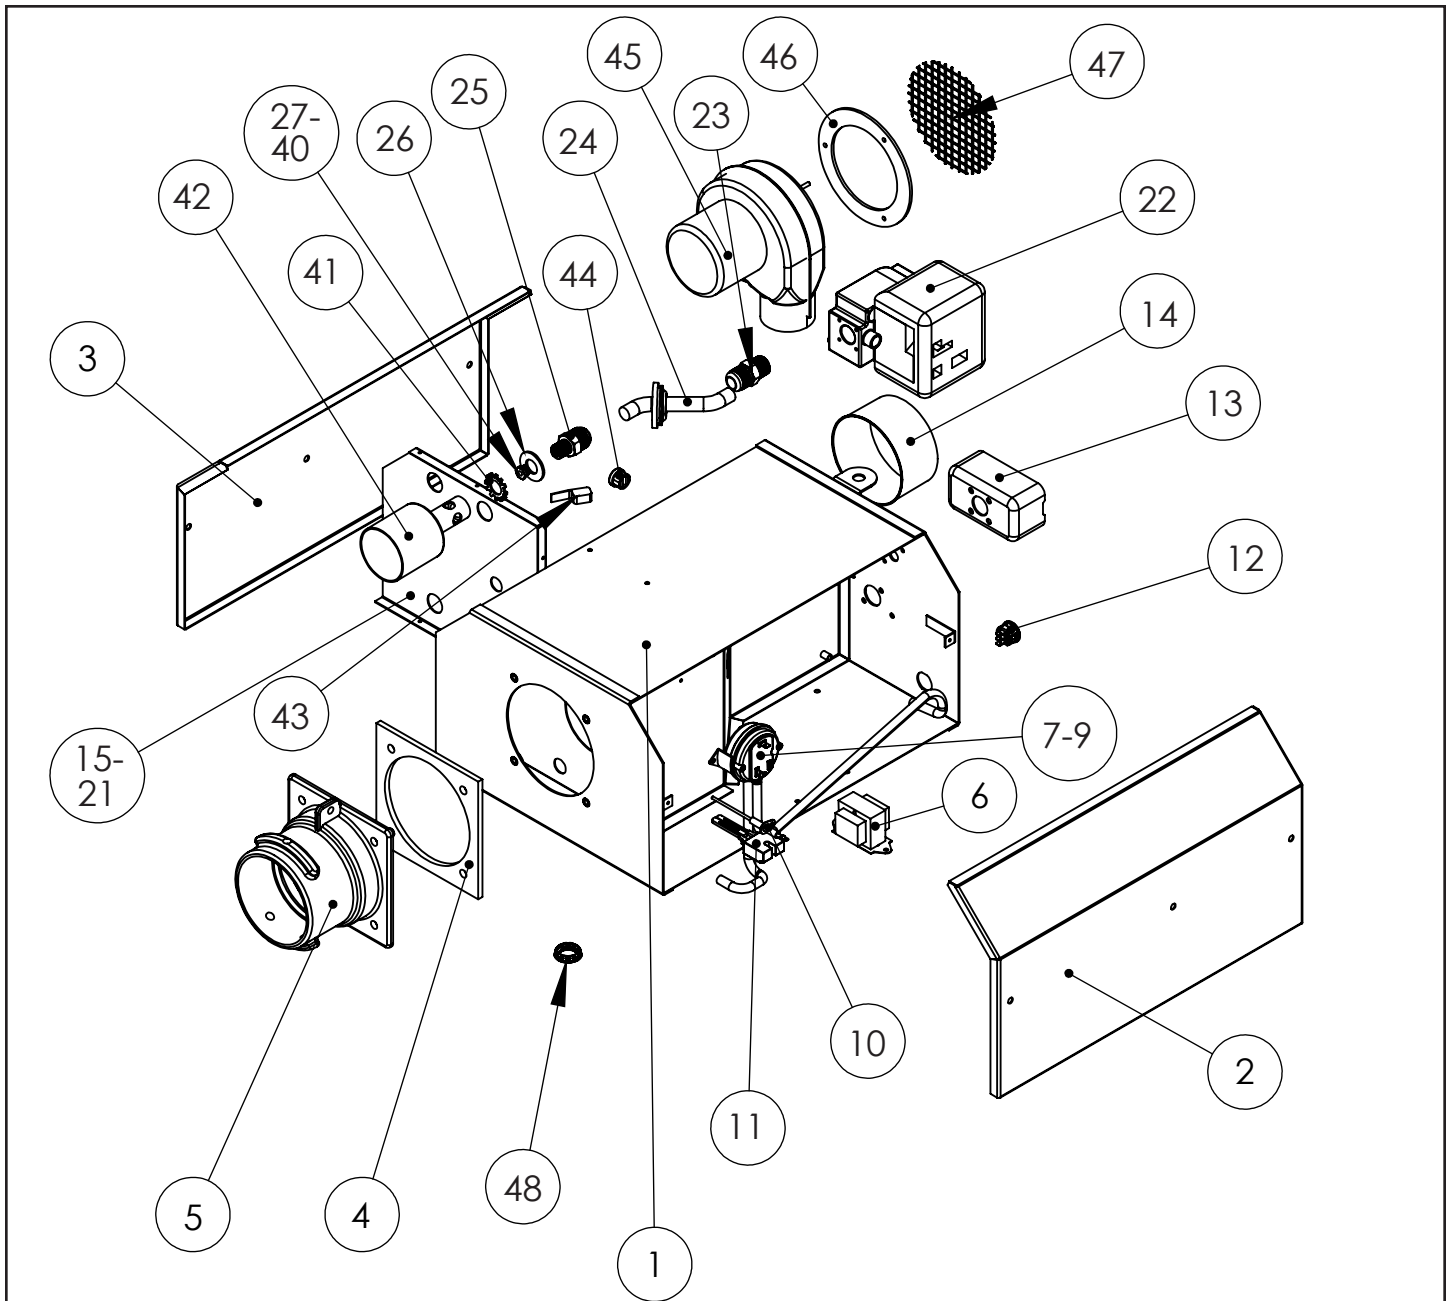

ACCESSORY PARTS LIST

Stock Number	Description
10371.....	Thermostat 24 volt
10392.....	Thermostat 110Volt
17370.....	Chain Kit
16401.....	24" Stainless Steel Flexible
16405.....	1/2"x24" 3/4" Stainless Steel
F106414.....	180° U-Tube Accessory Kit
F106415.....	90° Elbow Accessory Kit
19021.....	Vent Adaptor
06430.....	Vent Cap
00438.....	Side Reflector kit
01376.....	Deflector kit (5')
19031.....	Turnbuckle 5/16"-18"

INSTALLATION KITS

F111751.....Installation kit for 20' tube heater
 F111752.....Installation kit for 30' tube heater
 F111753.....Installation kit for 40' tube heater
 F111754.....Installation kit for 50' tube heater
 F111755.....Installation kit for 60' tube heater

Installation kit includes:

24-volt thermostat, vent cap, 24" stainless steel flexible gas connector, gas shutoff valve, and chain kits required to hang heater.

CONVERSION KITS

ERXL-40				
ERXL-60	11732	LP TO NG	11733	NG TO LP
ERXL-80	11734	LP TO NG	11735	NG TO LP
ERXL-100	11736	LP TO NG	11737	NG TO LP
ERXL-125	11738	LP TO NG	11739	NG TO LP
ERXL-150	11740	LP TO NG	11741	NG TO LP
ERXL175	11730	LP TO NG	11731	NG TO LP